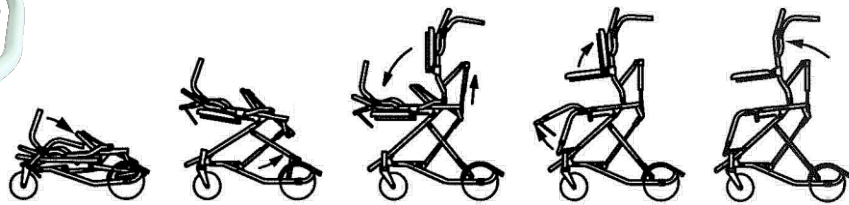

► BUDDY

Wheelchairs for children, adjust tilt and adjust reclining.

- Reclining wheelchair (Need helper).
- Adjust reclining 85- 130 degree.
- Adjust tilt 5- 45 degree.
- Foldable.
- Armrests can be leveled.
- Adjustable seat deep.
- Leg rest can be adjust straight up.
- Footrests can be adjustable.
- Made of Aluminum, Strong, Lightweight.
- Foot Brake Wheel Lock.

size	Seat Width	Seat Height	Seat Depth	Folded Height	Arm Support Height	Back Support Height	Foot Support Height	Overall Width	Overall Depth	Overall Height	Caster Size	Rear Wheel Size	Max. User Weight	Weight
M	25	53	20-27.5	75	180/195	60-66	180-240	53	80	120	6"	8"	40	12
size	Seat Width	Seat Height	Seat Depth	Folded Height	Arm Support Height	Back Support Height	Foot Support Height	Overall Width	Overall Depth	Overall Height	Caster Size	Rear Wheel Size	Max. User Weight	Weight
L	29	53	32-39.5	85	180/195	67-73	290-380	57	85	120	6"	8"	55	14