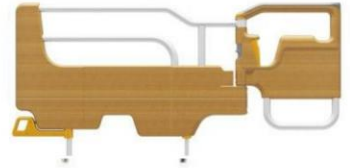

2 Exquisite Design meets Superior Quality that adds to a Room's Interior Look

Careful thought has been put into the design of even the fine details. For example, the attachment holes for the additional accessories can be concealed out of sight when the bed rails are not being used.

3 A Variety of Additional Accessories to Cater to Your Needs for Comfort

3モーター・2モーター用
Casters (set of 4)

Swing Arm Assist Bar

【Mattress】 Calm Light (RM-E251)

Size: (W) 910 x (L) 1,910 x (TH) 80 mm

Cover: Polyester 100%
Core: Urethane form