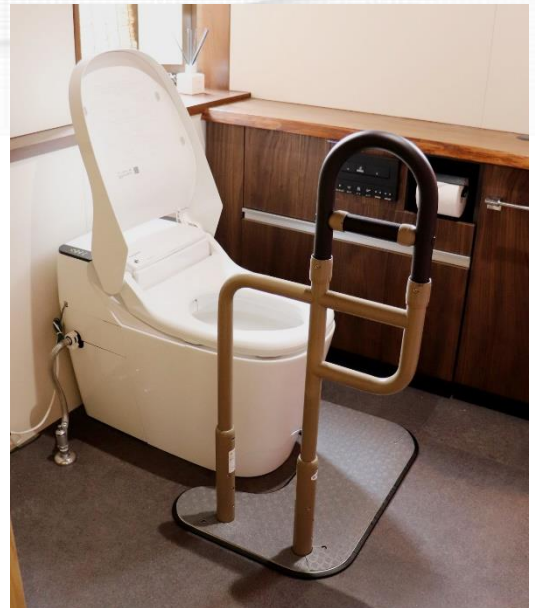

# ► Ucare TS Handrail

- The height of the handrail can be adjusted up to 100 cm.
- Can be installed without drilling holes.
- The insole has anti-slip properties.
- Made of stainless steel and resin.
- Weight 13.8 kg.
- Carry of user weight of 100 kg.