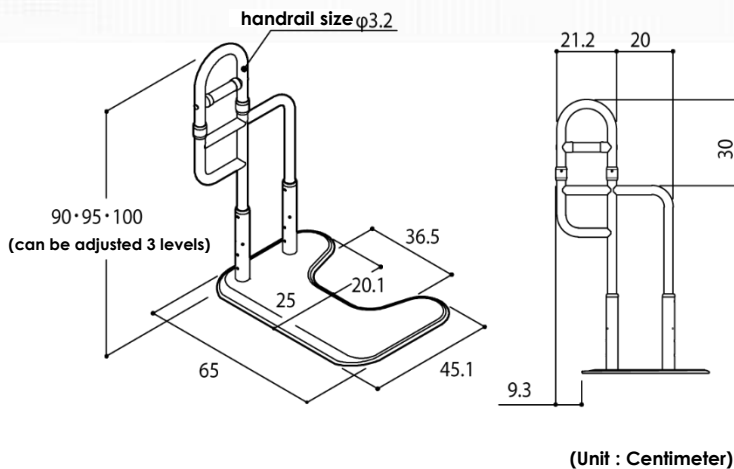

# ► Ucare TS Handrail

- The height of the handrail can be adjusted up to 100 cm.
- Can be installed without drilling holes.
- The insole has anti-slip properties.
- Made of stainless steel and resin.
- Weight 13.8 kg.
- Carry of user weight of 100 kg.